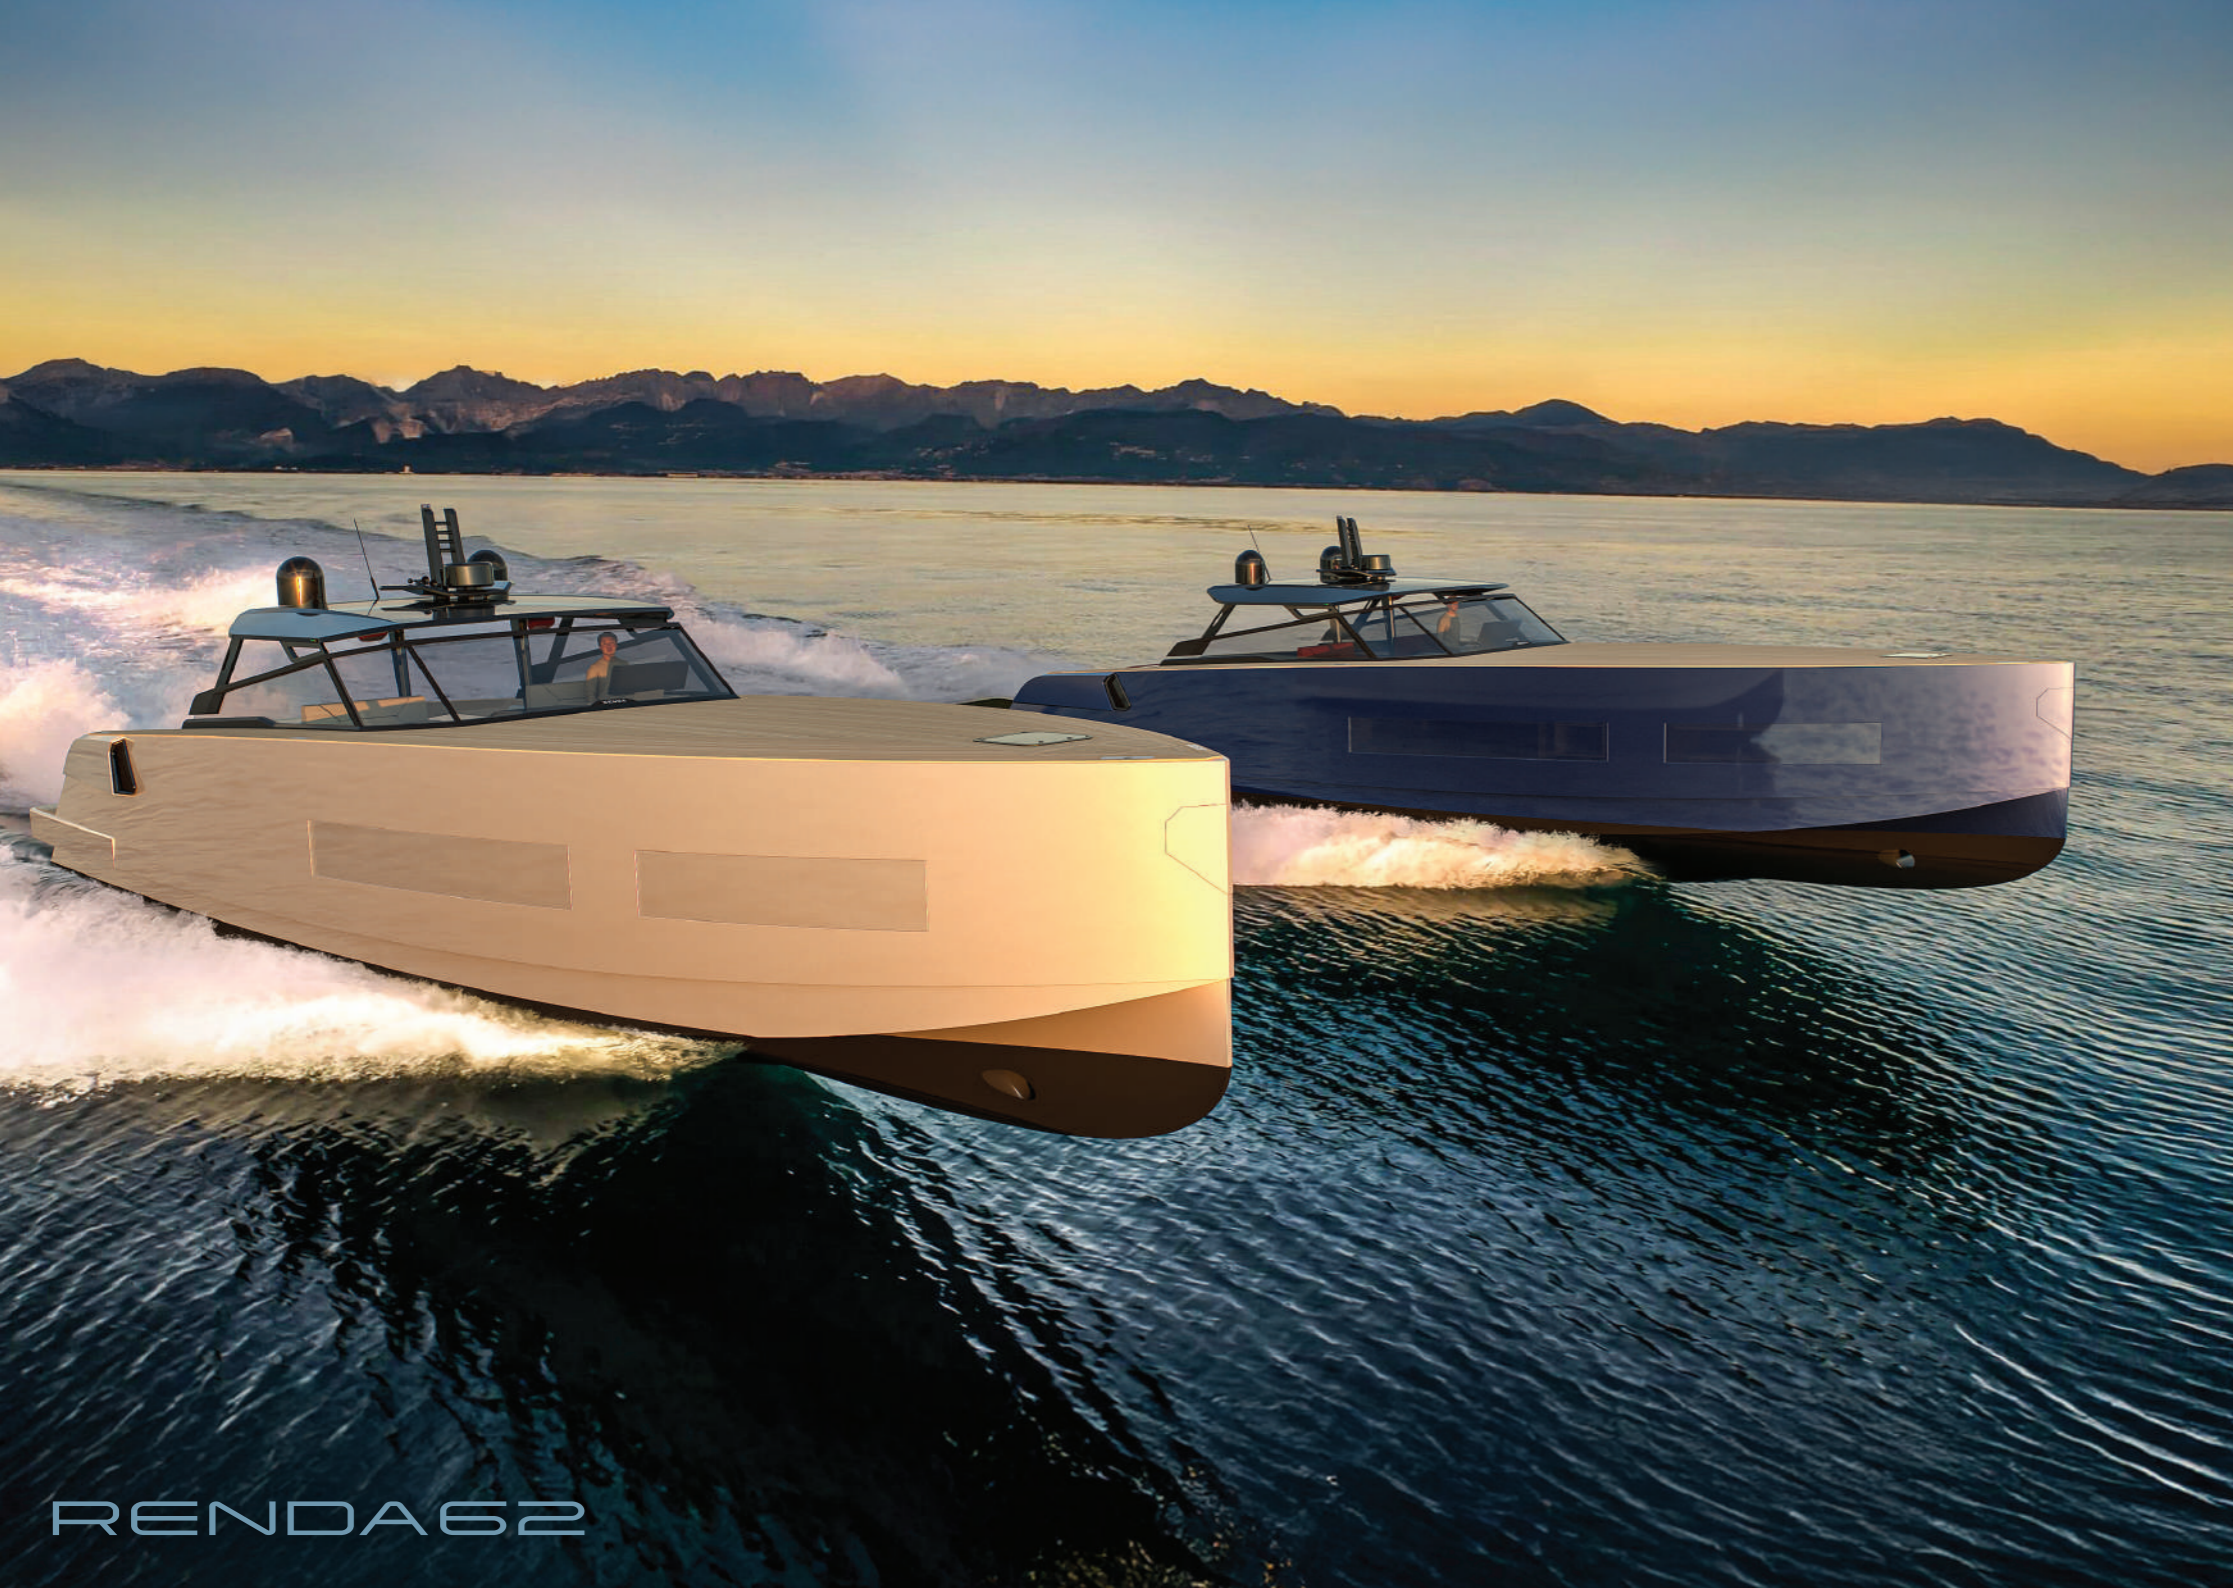

Customization.