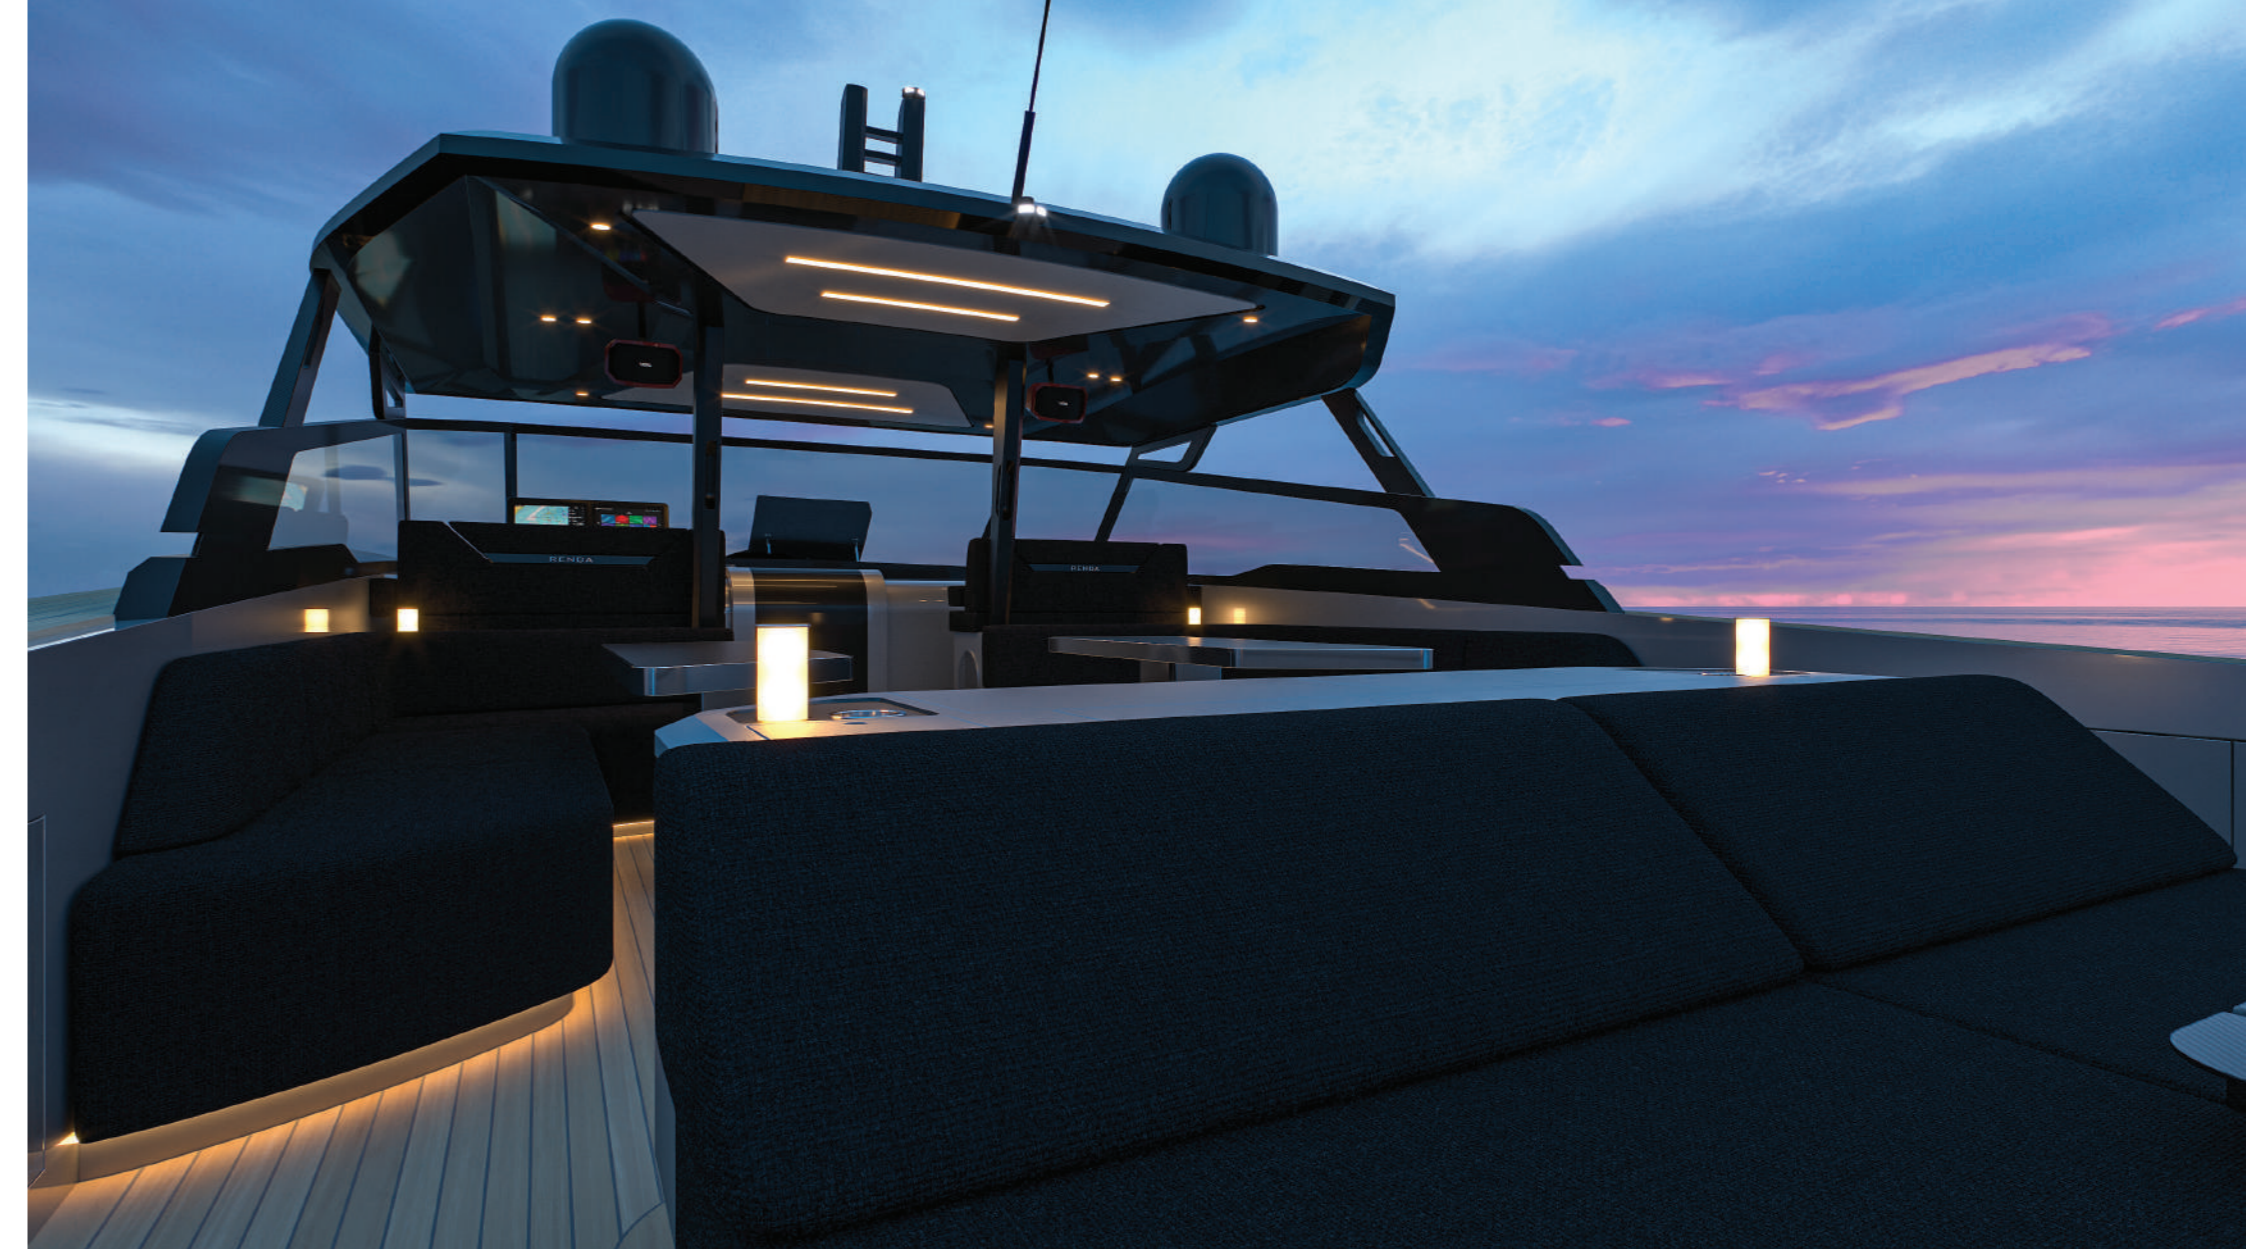

RENDA 62

Cockpit