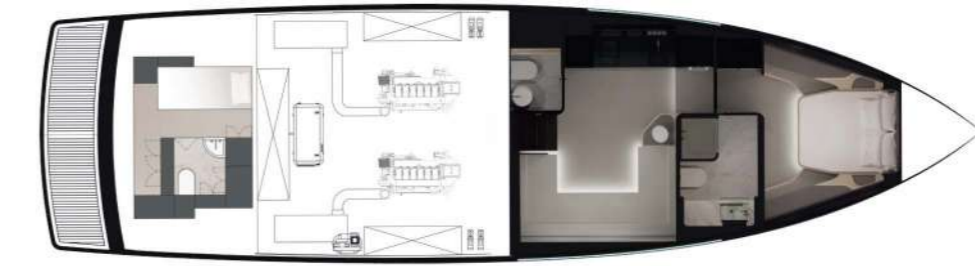

MEASUREMENTS / DIMENSIONS

Length Overall	-	19.000 M / 62' 335"
Length W.L.	-	18.255 M / 59' 891"
Breadth Moulded	-	5.415 M / 17' 765"
Draught (Scatling) (BL)	-	1.500 M / 4' 921"

OWNER & GUESTS

4 Persons, 2 Cabins

ENGINES

Baudouin 6 M19.3 X 2

OPTIONAL ENGINES

Volvo and Yanmar

CONSTRUCTION MATERIAL

Aluminium

SERVICE SPEED

Up To 29 KN

CAPACITY

Diesel Oil	-	4.500 m³
Fresh Water	-	3.500 m³
Sewage	-	0.800 m³

Lower Deck