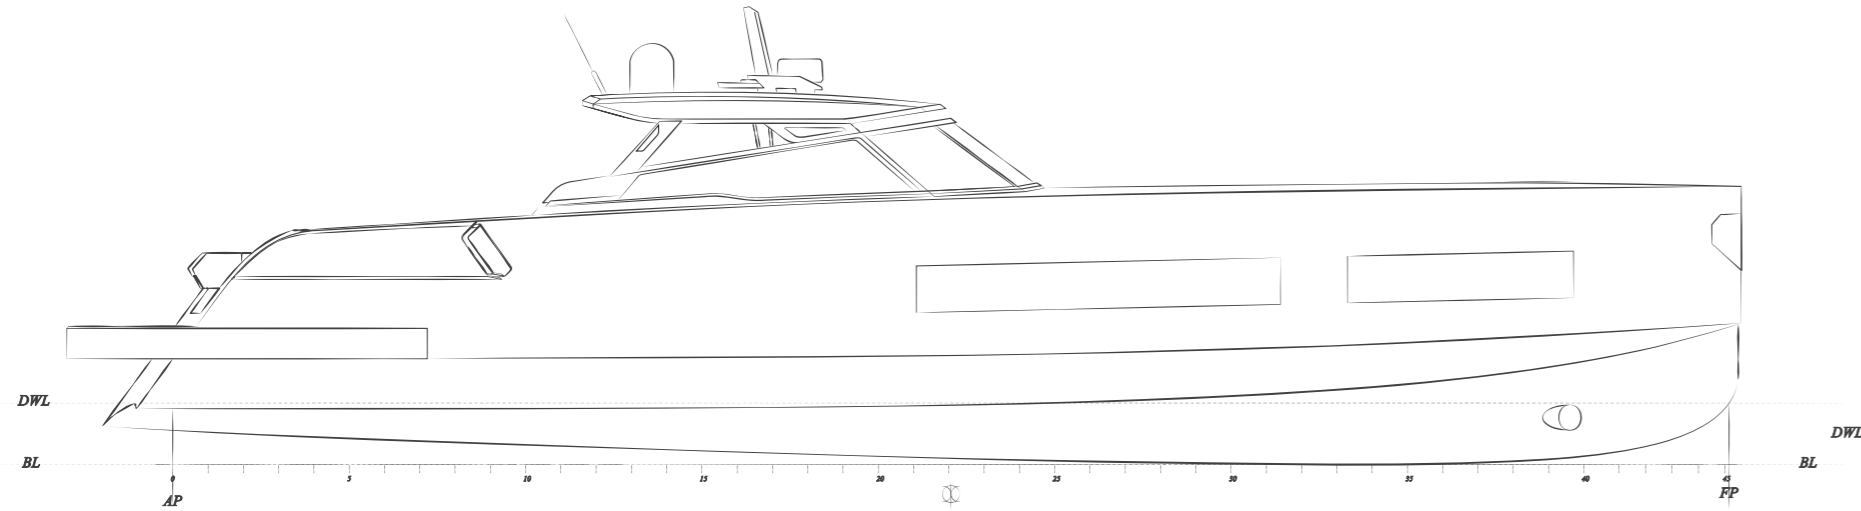

Titan

Velvet

Lunar

Abyss

RENDA 62

MEASUREMENTS / DIMENSIONS

Length Overall	-	19.000 M / 62' 335"
Length W.L.	-	18.255 M / 59' 891"
Breadth Moulded	-	5.415 M / 17' 765"
Draught (Scatling) (BL)	-	1.500 M / 4' 921"